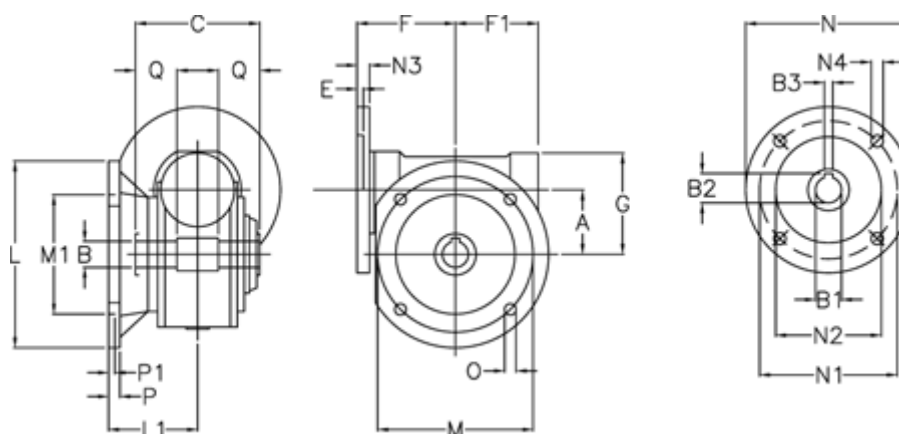

Data Sheet

Article number: 3902130023535

Description: Worm gear
VF 130-FC1-23-90B5, without lubrication

Measures

A = 130	F1 = 154	N2 = 130
B = 45 H7	G = 195	N3 = 17
B1 E7 = 24	L = 320	N4 = 11
B2 = 27.3	L1 = 137.5	O = 16
B3 H9 = 8	M = 255	P = 20
C = 165	M1 = 180	P1 = 12
E = 0.5	N = 200	Q = 52.5
F = 185	N1 = 165	